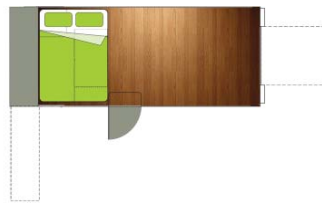

KITCHEN MODEL

KITCHEN MODEL

KITCHEN MODEL

TOYBOX CARAVANS

NEWELL CARAVANS

TOYHAULER FIFTH WHEELERS - ALL COSTUM BUILDS 22'-38' MODELS SPECIFICATION

	Newell	Toybox	Toyhauler Fifthwheeler
Length	5000mm	5000mm	7300mm
Width	2100mm	2100mm	2200mm
Width+Awning	2200mm	2200mm	2300mm
Height#	2100mm(closed)	2100mm (closed)	2500mm
Height+Aircon#	2350mm	2350mm	2750-2900mm
Weight (approx)#			1980Kg#
Hitch weight#			300Kg#
Fresh water	90L	90L	90L
Grey water*	N/A	N/A	90L
Wheels			15' rims
Tare	1000Kg	1000Kg	